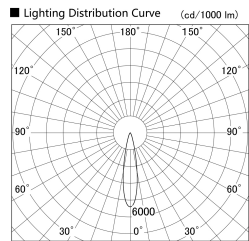

Item no. SD379-1520W9030-IN

Series Name: AMMA Lens type Cylinder Tracklight (Internal Driver) (SD379-IN)

Installation	Track light
Type	Lens type tracklight : Build in driver type
Fixture wattage	14W
Beam angle	21deg
Color Temp.	3000K
CRI	Ra>90
Luminous	1704 lm
Body	Die-cast aluminum alloy
Body finish	White
Trim finish	White
Reflector finish	N/A
IP Rate	IP20
Light source	COB module
Input Voltage	AC220~240V
Dimming Type	Non-dimmable
Certificate	CE, CCC
Cut Hole	N/A