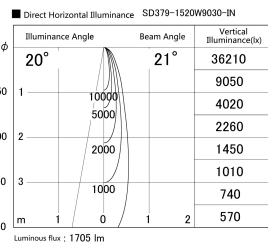

Item no. SD379-1520W9030-IN

Series Name: AMMA Lens type Cylinder Tracklight (Internal Driver) (SD379-IN)

Installation	Track light
Type	Lens type tracklight : Build in driver type
Fixture wattage	14W
Beam angle	21deg
Color Temp.	3000K
CRI	Ra>90
Luminous	1704 lm
Body	Die-cast aluminum alloy
Body finish	White
Trim finish	White
Reflector finish	N/A
IP Rate	IP20
Light source	COB module
Input Voltage	AC220~240V
Dimming Type	Non-dimmable
Certificate	CE, CCC
Cut Hole	N/A