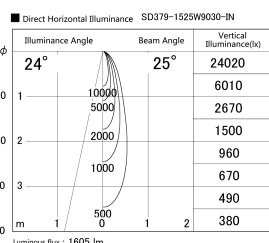

Item no. SD379-1525W9030-IN

Series Name: AMMA Lens type Cylinder Tracklight (Internal Driver) (SD379-IN)

Installation	Track light
Type	Lens type tracklight : Build in driver type
Fixture wattage	14W
Beam angle	25deg
Color Temp.	3000K
CRI	Ra>90
Luminous	1604 lm
Body	Die-cast aluminum alloy
Body finish	White
Trim finish	White
Reflector finish	N/A
IP Rate	IP20
Light source	COB module
Input Voltage	AC220~240V
Dimming Type	Non-dimmable
Certificate	CE, CCC
Cut Hole	N/A