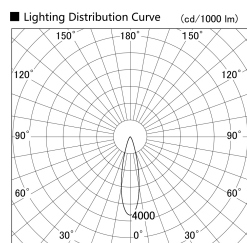

Item no. SD379-1525W9030-IN

Series Name: AMMA Lens type Cylinder Tracklight (Internal Driver) (SD379-IN)

Installation	Track light
Type	Lens type tracklight : Build in driver type
Fixture wattage	14W
Beam angle	25deg
Color Temp.	3000K
CRI	Ra>90
Luminous	1604 lm
Body	Die-cast aluminum alloy
Body finish	White
Trim finish	White
Reflector finish	N/A
IP Rate	IP20
Light source	COB module
Input Voltage	AC220~240V
Dimming Type	Non-dimmable
Certificate	CE, CCC
Cut Hole	N/A