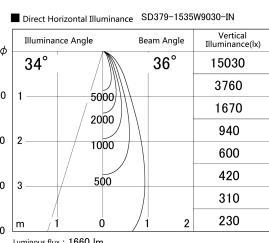

Item no. SD379-1535W9030-IN

Series Name: AMMA Lens type Cylinder Tracklight (Internal Driver) (SD379-IN)

Installation	Track light
Type	Lens type tracklight : Build in driver type
Fixture wattage	14W
Beam angle	36deg
Color Temp.	3000K
CRI	Ra>90
Luminous	1658 lm
Body	Die-cast aluminum alloy
Body finish	White
Trim finish	White
Reflector finish	N/A
IP Rate	IP20
Light source	COB module
Input Voltage	AC220~240V
Dimming Type	Non-dimmable
Certificate	CE, CCC
Cut Hole	N/A