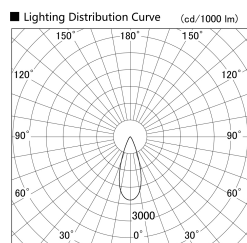

Item no. SD379-1535W9030-IN

Series Name: AMMA Lens type Cylinder Tracklight (Internal Driver) (SD379-IN)

Installation	Track light
Type	Lens type tracklight : Build in driver type
Fixture wattage	14W
Beam angle	36deg
Color Temp.	3000K
CRI	Ra>90
Luminous	1658 lm
Body	Die-cast aluminum alloy
Body finish	White
Trim finish	White
Reflector finish	N/A
IP Rate	IP20
Light source	COB module
Input Voltage	AC220~240V
Dimming Type	Non-dimmable
Certificate	CE, CCC
Cut Hole	N/A