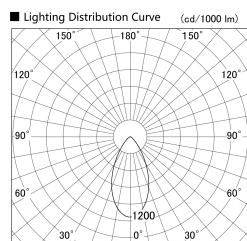

Item no. SD379-1550W9030-IN

Series Name: AMMA Lens type Cylinder Tracklight (Internal Driver) (SD379-IN)

|                  |   |
|------------------|---|
| Installation     | Track light                                 |
| Type             | Lens type tracklight : Build in driver type |
| Fixture wattage  | 14W   |
| Beam angle       | 52deg                                       |
| Color Temp.      | 3000K                                       |
| CRI              | Ra>90                                       |
| Luminous         | 1518 lm                                     |
| Body             | Die-cast aluminum alloy                     |
| Body finish      | White                                       |
| Trim finish      | White                                       |
| Reflector finish | N/A   |
| IP Rate          | IP20  |
| Light source     | COB module                                  |
| Input Voltage    | AC220~240V                                  |
| Dimming Type     | Non-dimmable                                |
| Certificate      | CE, CCC                                     |
| Cut Hole         | N/A   |