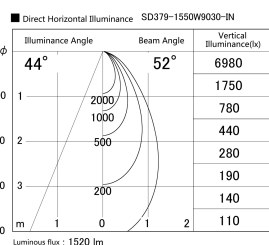

Item no. SD379-1550W9030-IN

Series Name: AMMA Lens type Cylinder Tracklight (Internal Driver) (SD379-IN)

|                  |   |
|------------------|---|
| Installation     | Track light                                 |
| Type             | Lens type tracklight : Build in driver type |
| Fixture wattage  | 14W   |
| Beam angle       | 52deg                                       |
| Color Temp.      | 3000K                                       |
| CRI              | Ra>90                                       |
| Luminous         | 1518 lm                                     |
| Body             | Die-cast aluminum alloy                     |
| Body finish      | White                                       |
| Trim finish      | White                                       |
| Reflector finish | N/A   |
| IP Rate          | IP20  |
| Light source     | COB module                                  |
| Input Voltage    | AC220~240V                                  |
| Dimming Type     | Non-dimmable                                |
| Certificate      | CE, CCC                                     |
| Cut Hole         | N/A   |