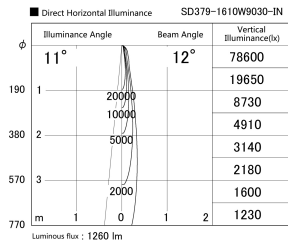

Item no. SD379-1610W9030-IN

Series Name: AMMA Lens type Cylinder Tracklight (Internal Driver) (SD379-IN)

Installation	Track light
Type	Lens type tracklight : Build in driver type
Fixture wattage	14W
Beam angle	12deg
Color Temp.	3000K
CRI	Ra>90
Luminous	1260 lm
Body	Die-cast aluminum alloy
Body finish	White
Trim finish	White
Reflector finish	N/A
IP Rate	IP20
Light source	COB module
Input Voltage	AC220~240V
Dimming Type	Non-dimmable
Certificate	CE, CCC
Cut Hole	N/A