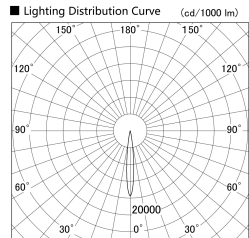

Item no. SD379-1610W9030-IN

Series Name: AMMA Lens type Cylinder Tracklight (Internal Driver) (SD379-IN)

Installation	Track light
Type	Lens type tracklight : Build in driver type
Fixture wattage	14W
Beam angle	12deg
Color Temp.	3000K
CRI	Ra>90
Luminous	1260 lm
Body	Die-cast aluminum alloy
Body finish	White
Trim finish	White
Reflector finish	N/A
IP Rate	IP20
Light source	COB module
Input Voltage	AC220~240V
Dimming Type	Non-dimmable
Certificate	CE, CCC
Cut Hole	N/A