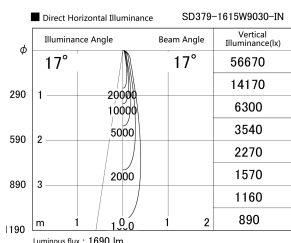

Item no. SD379-1615W9030-IN

Series Name: AMMA Lens type Cylinder Tracklight (Internal Driver) (SD379-IN)

Installation	Track light
Type	Lens type tracklight : Build in driver type
Fixture wattage	14W
Beam angle	17deg
Color Temp.	3000K
CRI	Ra>90
Luminous	1690 lm
Body	Die-cast aluminum alloy
Body finish	White
Trim finish	White
Reflector finish	N/A
IP Rate	IP20
Light source	COB module
Input Voltage	AC220~240V
Dimming Type	Non-dimmable
Certificate	CE, CCC
Cut Hole	N/A