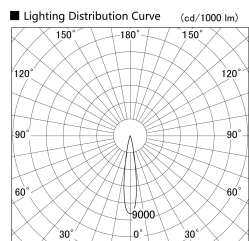

Item no. SD379-1615W9030-IN

Series Name: AMMA Lens type Cylinder Tracklight (Internal Driver) (SD379-IN)

Installation	Track light
Type	Lens type tracklight : Build in driver type
Fixture wattage	14W
Beam angle	17deg
Color Temp.	3000K
CRI	Ra>90
Luminous	1690 lm
Body	Die-cast aluminum alloy
Body finish	White
Trim finish	White
Reflector finish	N/A
IP Rate	IP20
Light source	COB module
Input Voltage	AC220~240V
Dimming Type	Non-dimmable
Certificate	CE, CCC
Cut Hole	N/A