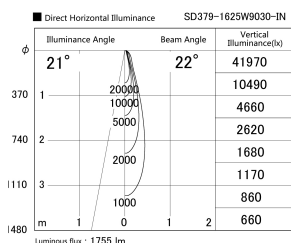

Item no. SD379-1625W9030-IN

Series Name: AMMA Lens type Cylinder Tracklight (Internal Driver) (SD379-IN)

Installation	Track light
Type	Lens type tracklight : Build in driver type
Fixture wattage	14W
Beam angle	22deg
Color Temp.	3000K
CRI	Ra>90
Luminous	1755 lm
Body	Die-cast aluminum alloy
Body finish	White
Trim finish	White
Reflector finish	N/A
IP Rate	IP20
Light source	COB module
Input Voltage	AC220~240V
Dimming Type	Non-dimmable
Certificate	CE, CCC
Cut Hole	N/A