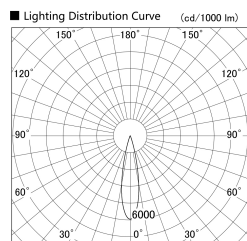

Item no. SD379-1625W9030-IN

Series Name: AMMA Lens type Cylinder Tracklight (Internal Driver) (SD379-IN)

Installation	Track light
Type	Lens type tracklight : Build in driver type
Fixture wattage	14W
Beam angle	22deg
Color Temp.	3000K
CRI	Ra>90
Luminous	1755 lm
Body	Die-cast aluminum alloy
Body finish	White
Trim finish	White
Reflector finish	N/A
IP Rate	IP20
Light source	COB module
Input Voltage	AC220~240V
Dimming Type	Non-dimmable
Certificate	CE, CCC
Cut Hole	N/A