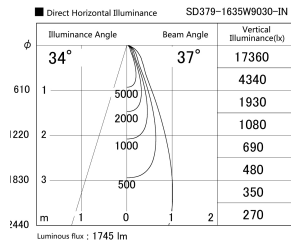

Item no. SD379-1635W9030-IN

Series Name: AMMA Lens type Cylinder Tracklight (Internal Driver) (SD379-IN)

Installation	Track light
Type	Lens type tracklight : Build in driver type
Fixture wattage	14W
Beam angle	37deg
Color Temp.	3000K
CRI	Ra>90
Luminous	1746 lm
Body	Die-cast aluminum alloy
Body finish	White
Trim finish	White
Reflector finish	N/A
IP Rate	IP20
Light source	COB module
Input Voltage	AC220~240V
Dimming Type	Non-dimmable
Certificate	CE, CCC
Cut Hole	N/A