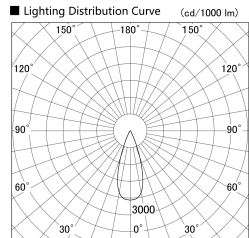

Item no. SD379-1635W9030-IN

Series Name: AMMA Lens type Cylinder Tracklight (Internal Driver) (SD379-IN)

Installation	Track light
Type	Lens type tracklight : Build in driver type
Fixture wattage	14W
Beam angle	37deg
Color Temp.	3000K
CRI	Ra>90
Luminous	1746 lm
Body	Die-cast aluminum alloy
Body finish	White
Trim finish	White
Reflector finish	N/A
IP Rate	IP20
Light source	COB module
Input Voltage	AC220~240V
Dimming Type	Non-dimmable
Certificate	CE, CCC
Cut Hole	N/A