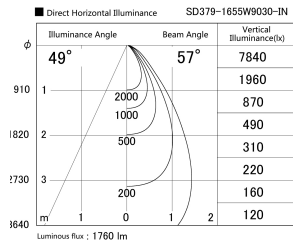

Item no. SD379-1655W9030-IN

Series Name: AMMA Lens type Cylinder Tracklight (Internal Driver) (SD379-IN)

Installation	Track light
Type	Lens type tracklight : Build in driver type
Fixture wattage	14W
Beam angle	57deg
Color Temp.	3000K
CRI	Ra>90
Luminous	1758 lm
Body	Die-cast aluminum alloy
Body finish	White
Trim finish	White
Reflector finish	N/A
IP Rate	IP20
Light source	COB module
Input Voltage	AC220~240V
Dimming Type	Non-dimmable
Certificate	CE, CCC
Cut Hole	N/A