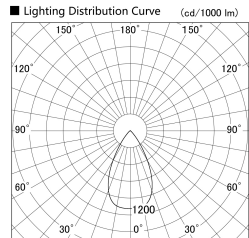

Item no. SD379-1655W9030-IN

Series Name: AMMA Lens type Cylinder Tracklight (Internal Driver) (SD379-IN)

Installation	Track light
Type	Lens type tracklight : Build in driver type
Fixture wattage	14W
Beam angle	57deg
Color Temp.	3000K
CRI	Ra>90
Luminous	1758 lm
Body	Die-cast aluminum alloy
Body finish	White
Trim finish	White
Reflector finish	N/A
IP Rate	IP20
Light source	COB module
Input Voltage	AC220~240V
Dimming Type	Non-dimmable
Certificate	CE, CCC
Cut Hole	N/A