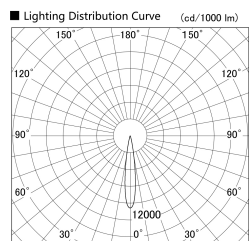

Item no. SD379-2515W9030-IN

Series Name: AMMA Lens type Cylinder Tracklight (Internal Driver) (SD379-IN)

Installation	Track light
Type	Lens type tracklight : Build in driver type
Fixture wattage	24W
Beam angle	16deg
Color Temp.	3000K
CRI	Ra>90
Luminous	2143 lm
Body	Die-cast aluminum alloy
Body finish	White
Trim finish	White
Reflector finish	N/A
IP Rate	IP20
Light source	COB module
Input Voltage	AC220~240V
Dimming Type	Non-dimmable
Certificate	CE, CCC
Cut Hole	N/A