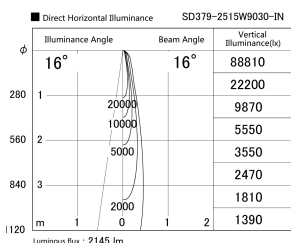

Item no. SD379-2515W9030-IN

Series Name: AMMA Lens type Cylinder Tracklight (Internal Driver) (SD379-IN)

Installation	Track light
Type	Lens type tracklight : Build in driver type
Fixture wattage	24W
Beam angle	16deg
Color Temp.	3000K
CRI	Ra>90
Luminous	2143 lm
Body	Die-cast aluminum alloy
Body finish	White
Trim finish	White
Reflector finish	N/A
IP Rate	IP20
Light source	COB module
Input Voltage	AC220~240V
Dimming Type	Non-dimmable
Certificate	CE, CCC
Cut Hole	N/A