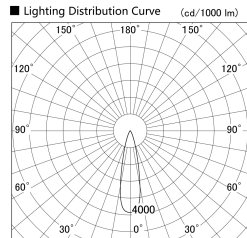

Item no. SD379-2525W9030-IN

Series Name: AMMA Lens type Cylinder Tracklight (Internal Driver) (SD379-IN)

| | |
|------------------|---|
| Installation | Track light |
| Type | Lens type tracklight : Build in driver type |
| Fixture wattage | 24W |
| Beam angle | 25deg |
| Color Temp. | 3000K |
| CRI | Ra>90 |
| Luminous | 2931 lm |
| Body | Die-cast aluminum alloy |
| Body finish | White |
| Trim finish | White |
| Reflector finish | N/A |
| IP Rate | IP20 |
| Light source | COB module |
| Input Voltage | AC220~240V |
| Dimming Type | Non-dimmable |
| Certificate | CE, CCC |
| Cut Hole | N/A |