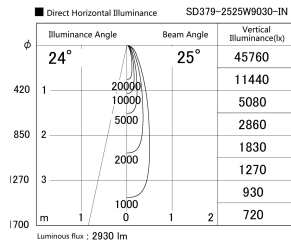

Item no. SD379-2525W9030-IN

Series Name: AMMA Lens type Cylinder Tracklight (Internal Driver) (SD379-IN)

| | |
|------------------|---|
| Installation | Track light |
| Type | Lens type tracklight : Build in driver type |
| Fixture wattage | 24W |
| Beam angle | 25deg |
| Color Temp. | 3000K |
| CRI | Ra>90 |
| Luminous | 2931 lm |
| Body | Die-cast aluminum alloy |
| Body finish | White |
| Trim finish | White |
| Reflector finish | N/A |
| IP Rate | IP20 |
| Light source | COB module |
| Input Voltage | AC220~240V |
| Dimming Type | Non-dimmable |
| Certificate | CE, CCC |
| Cut Hole | N/A |