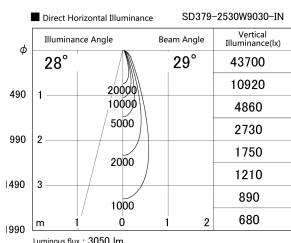

Item no. SD379-2530W9030-IN

Series Name: AMMA Lens type Cylinder Tracklight (Internal Driver) (SD379-IN)

Installation	Track light
Type	Lens type tracklight : Build in driver type
Fixture wattage	24W
Beam angle	29deg
Color Temp.	3000K
CRI	Ra>90
Luminous	3052 lm
Body	Die-cast aluminum alloy
Body finish	White
Trim finish	White
Reflector finish	N/A
IP Rate	IP20
Light source	COB module
Input Voltage	AC220~240V
Dimming Type	Non-dimmable
Certificate	CE, CCC
Cut Hole	N/A