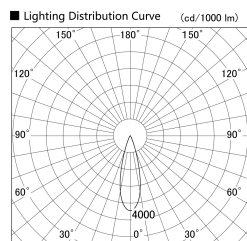

Item no. SD379-2530W9030-IN

Series Name: AMMA Lens type Cylinder Tracklight (Internal Driver) (SD379-IN)

Installation	Track light
Type	Lens type tracklight : Build in driver type
Fixture wattage	24W
Beam angle	29deg
Color Temp.	3000K
CRI	Ra>90
Luminous	3052 lm
Body	Die-cast aluminum alloy
Body finish	White
Trim finish	White
Reflector finish	N/A
IP Rate	IP20
Light source	COB module
Input Voltage	AC220~240V
Dimming Type	Non-dimmable
Certificate	CE, CCC
Cut Hole	N/A