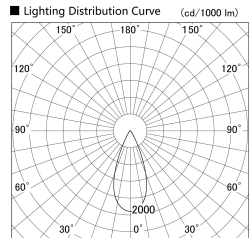

Item no. SD379-2540W9030-IN

Series Name: AMMA Lens type Cylinder Tracklight (Internal Driver) (SD379-IN)

Installation	Track light
Type	Lens type tracklight : Build in driver type
Fixture wattage	24W
Beam angle	42deg
Color Temp.	3000K
CRI	Ra>90
Luminous	3070 lm
Body	Die-cast aluminum alloy
Body finish	White
Trim finish	White
Reflector finish	N/A
IP Rate	IP20
Light source	COB module
Input Voltage	AC220~240V
Dimming Type	Non-dimmable
Certificate	CE, CCC
Cut Hole	N/A