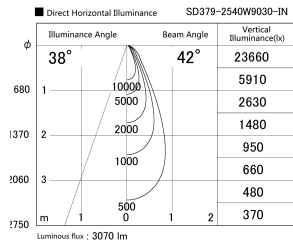

Item no. SD379-2540W9030-IN

Series Name: AMMA Lens type Cylinder Tracklight (Internal Driver) (SD379-IN)

Installation	Track light
Type	Lens type tracklight : Build in driver type
Fixture wattage	24W
Beam angle	42deg
Color Temp.	3000K
CRI	Ra>90
Luminous	3070 lm
Body	Die-cast aluminum alloy
Body finish	White
Trim finish	White
Reflector finish	N/A
IP Rate	IP20
Light source	COB module
Input Voltage	AC220~240V
Dimming Type	Non-dimmable
Certificate	CE, CCC
Cut Hole	N/A