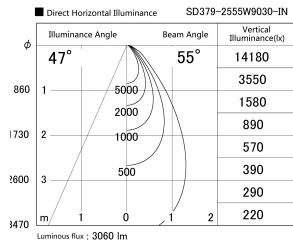

Item no. SD379-2555W9030-IN

Series Name: AMMA Lens type Cylinder Tracklight (Internal Driver) (SD379-IN)

Installation	Track light
Type	Lens type tracklight : Build in driver type
Fixture wattage	24W
Beam angle	55deg
Color Temp.	3000K
CRI	Ra>90
Luminous	3061 lm
Body	Die-cast aluminum alloy
Body finish	White
Trim finish	White
Reflector finish	N/A
IP Rate	IP20
Light source	COB module
Input Voltage	AC220~240V
Dimming Type	Non-dimmable
Certificate	CE, CCC
Cut Hole	N/A