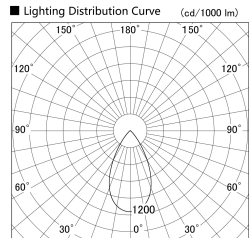

Item no. SD379-2555W9030-IN

Series Name: AMMA Lens type Cylinder Tracklight (Internal Driver) (SD379-IN)

Installation	Track light
Type	Lens type tracklight : Build in driver type
Fixture wattage	24W
Beam angle	55deg
Color Temp.	3000K
CRI	Ra>90
Luminous	3061 lm
Body	Die-cast aluminum alloy
Body finish	White
Trim finish	White
Reflector finish	N/A
IP Rate	IP20
Light source	COB module
Input Voltage	AC220~240V
Dimming Type	Non-dimmable
Certificate	CE, CCC
Cut Hole	N/A