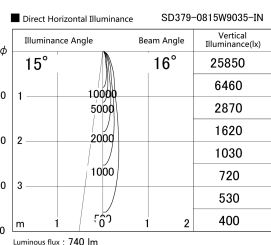

Item no. SD379-0815W9035-IN

Series Name: AMMA Lens type Cylinder Tracklight (Internal Driver) (SD379-IN)

Installation	Track light
Type	Lens type tracklight : Build in driver type
Fixture wattage	7.5W
Beam angle	16deg
Color Temp.	3500K
CRI	Ra>90
Luminous	740 lm
Body	Die-cast aluminum alloy
Body finish	White
Trim finish	White
Reflector finish	N/A
IP Rate	IP20
Light source	COB module
Input Voltage	AC220~240V
Dimming Type	Non-dimmable
Certificate	CE, CCC
Cut Hole	N/A