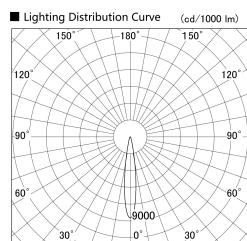

Item no. SD379-0815W9035-IN

Series Name: AMMA Lens type Cylinder Tracklight (Internal Driver) (SD379-IN)

Installation	Track light
Type	Lens type tracklight : Build in driver type
Fixture wattage	7.5W
Beam angle	16deg
Color Temp.	3500K
CRI	Ra>90
Luminous	740 lm
Body	Die-cast aluminum alloy
Body finish	White
Trim finish	White
Reflector finish	N/A
IP Rate	IP20
Light source	COB module
Input Voltage	AC220~240V
Dimming Type	Non-dimmable
Certificate	CE, CCC
Cut Hole	N/A