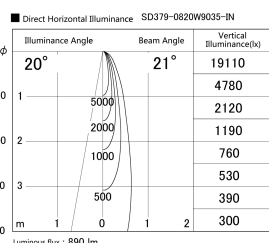

Item no. SD379-0820W9035-IN

Series Name: AMMA Lens type Cylinder Tracklight (Internal Driver) (SD379-IN)

Installation	Track light
Type	Lens type tracklight : Build in driver type
Fixture wattage	7.5W
Beam angle	21deg
Color Temp.	3500K
CRI	Ra>90
Luminous	890 lm
Body	Die-cast aluminum alloy
Body finish	White
Trim finish	White
Reflector finish	N/A
IP Rate	IP20
Light source	COB module
Input Voltage	AC220~240V
Dimming Type	Non-dimmable
Certificate	CE, CCC
Cut Hole	N/A