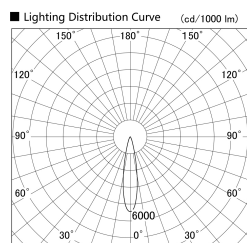

Item no. SD379-0820W9035-IN

Series Name: AMMA Lens type Cylinder Tracklight (Internal Driver) (SD379-IN)

Installation	Track light
Type	Lens type tracklight : Build in driver type
Fixture wattage	7.5W
Beam angle	21deg
Color Temp.	3500K
CRI	Ra>90
Luminous	890 lm
Body	Die-cast aluminum alloy
Body finish	White
Trim finish	White
Reflector finish	N/A
IP Rate	IP20
Light source	COB module
Input Voltage	AC220~240V
Dimming Type	Non-dimmable
Certificate	CE, CCC
Cut Hole	N/A