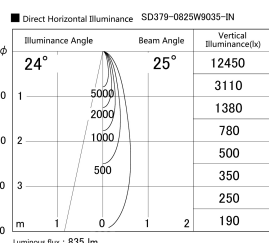

Item no. SD379-0825W9035-IN

Series Name: AMMA Lens type Cylinder Tracklight (Internal Driver) (SD379-IN)

Installation	Track light
Type	Lens type tracklight : Build in driver type
Fixture wattage	7.5W
Beam angle	25deg
Color Temp.	3500K
CRI	Ra>90
Luminous	836 lm
Body	Die-cast aluminum alloy
Body finish	White
Trim finish	White
Reflector finish	N/A
IP Rate	IP20
Light source	COB module
Input Voltage	AC220~240V
Dimming Type	Non-dimmable
Certificate	CE, CCC
Cut Hole	N/A