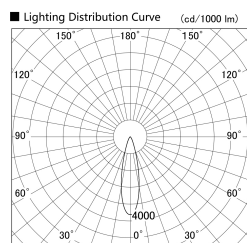

Item no. SD379-0825W9035-IN

Series Name: AMMA Lens type Cylinder Tracklight (Internal Driver) (SD379-IN)

Installation	Track light
Type	Lens type tracklight : Build in driver type
Fixture wattage	7.5W
Beam angle	25deg
Color Temp.	3500K
CRI	Ra>90
Luminous	836 lm
Body	Die-cast aluminum alloy
Body finish	White
Trim finish	White
Reflector finish	N/A
IP Rate	IP20
Light source	COB module
Input Voltage	AC220~240V
Dimming Type	Non-dimmable
Certificate	CE, CCC
Cut Hole	N/A