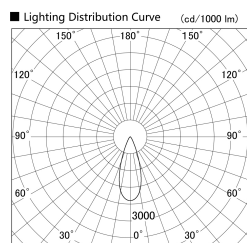

Item no. SD379-0835W9035-IN

Series Name: AMMA Lens type Cylinder Tracklight (Internal Driver) (SD379-IN)

Installation	Track light
Type	Lens type tracklight : Build in driver type
Fixture wattage	7.5W
Beam angle	36deg
Color Temp.	3500K
CRI	Ra>90
Luminous	866 lm
Body	Die-cast aluminum alloy
Body finish	White
Trim finish	White
Reflector finish	N/A
IP Rate	IP20
Light source	COB module
Input Voltage	AC220~240V
Dimming Type	Non-dimmable
Certificate	CE, CCC
Cut Hole	N/A