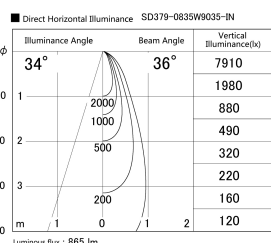

Item no. SD379-0835W9035-IN

Series Name: AMMA Lens type Cylinder Tracklight (Internal Driver) (SD379-IN)

Installation	Track light
Type	Lens type tracklight : Build in driver type
Fixture wattage	7.5W
Beam angle	36deg
Color Temp.	3500K
CRI	Ra>90
Luminous	866 lm
Body	Die-cast aluminum alloy
Body finish	White
Trim finish	White
Reflector finish	N/A
IP Rate	IP20
Light source	COB module
Input Voltage	AC220~240V
Dimming Type	Non-dimmable
Certificate	CE, CCC
Cut Hole	N/A