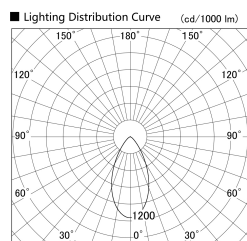

Item no. SD379-0850W9035-IN

Series Name: AMMA Lens type Cylinder Tracklight (Internal Driver) (SD379-IN)

Installation	Track light
Type	Lens type tracklight : Build in driver type
Fixture wattage	7.5W
Beam angle	52deg
Color Temp.	3500K
CRI	Ra>90
Luminous	794 lm
Body	Die-cast aluminum alloy
Body finish	White
Trim finish	White
Reflector finish	N/A
IP Rate	IP20
Light source	COB module
Input Voltage	AC220~240V
Dimming Type	Non-dimmable
Certificate	CE, CCC
Cut Hole	N/A