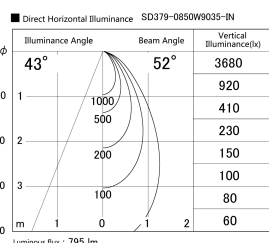

Item no. SD379-0850W9035-IN

Series Name: AMMA Lens type Cylinder Tracklight (Internal Driver) (SD379-IN)

Installation	Track light
Type	Lens type tracklight : Build in driver type
Fixture wattage	7.5W
Beam angle	52deg
Color Temp.	3500K
CRI	Ra>90
Luminous	794 lm
Body	Die-cast aluminum alloy
Body finish	White
Trim finish	White
Reflector finish	N/A
IP Rate	IP20
Light source	COB module
Input Voltage	AC220~240V
Dimming Type	Non-dimmable
Certificate	CE, CCC
Cut Hole	N/A