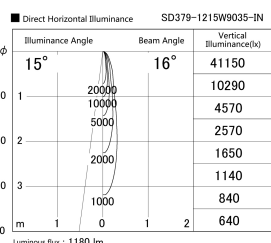

Item no. SD379-1215W9035-IN

Series Name: AMMA Lens type Cylinder Tracklight (Internal Driver) (SD379-IN)

Installation	Track light
Type	Lens type tracklight : Build in driver type
Fixture wattage	12W
Beam angle	16deg
Color Temp.	3500K
CRI	Ra>90
Luminous	1178 lm
Body	Die-cast aluminum alloy
Body finish	White
Trim finish	White
Reflector finish	N/A
IP Rate	IP20
Light source	COB module
Input Voltage	AC220~240V
Dimming Type	Non-dimmable
Certificate	CE, CCC
Cut Hole	N/A