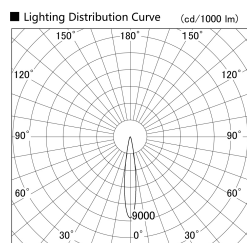

Item no. SD379-1215W9035-IN

Series Name: AMMA Lens type Cylinder Tracklight (Internal Driver) (SD379-IN)

Installation	Track light
Type	Lens type tracklight : Build in driver type
Fixture wattage	12W
Beam angle	16deg
Color Temp.	3500K
CRI	Ra>90
Luminous	1178 lm
Body	Die-cast aluminum alloy
Body finish	White
Trim finish	White
Reflector finish	N/A
IP Rate	IP20
Light source	COB module
Input Voltage	AC220~240V
Dimming Type	Non-dimmable
Certificate	CE, CCC
Cut Hole	N/A