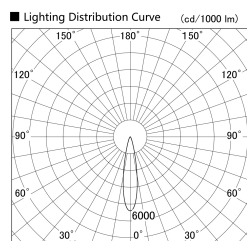

Item no. SD379-1220W9035-IN

Series Name: AMMA Lens type Cylinder Tracklight (Internal Driver) (SD379-IN)

Installation	Track light
Type	Lens type tracklight : Build in driver type
Fixture wattage	12W
Beam angle	21deg
Color Temp.	3500K
CRI	Ra>90
Luminous	1457 lm
Body	Die-cast aluminum alloy
Body finish	White
Trim finish	White
Reflector finish	N/A
IP Rate	IP20
Light source	COB module
Input Voltage	AC220~240V
Dimming Type	Non-dimmable
Certificate	CE, CCC
Cut Hole	N/A