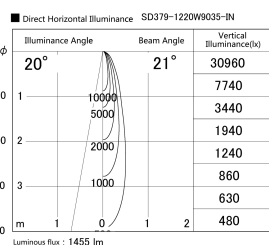

Item no. SD379-1220W9035-IN

Series Name: AMMA Lens type Cylinder Tracklight (Internal Driver) (SD379-IN)

Installation	Track light
Type	Lens type tracklight : Build in driver type
Fixture wattage	12W
Beam angle	21deg
Color Temp.	3500K
CRI	Ra>90
Luminous	1457 lm
Body	Die-cast aluminum alloy
Body finish	White
Trim finish	White
Reflector finish	N/A
IP Rate	IP20
Light source	COB module
Input Voltage	AC220~240V
Dimming Type	Non-dimmable
Certificate	CE, CCC
Cut Hole	N/A