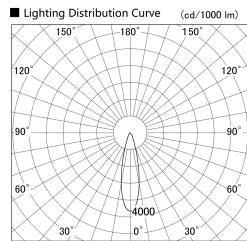

Item no. SD379-1225W9035-IN

Series Name: AMMA Lens type Cylinder Tracklight (Internal Driver) (SD379-IN)

Installation	Track light
Type	Lens type tracklight : Build in driver type
Fixture wattage	12W
Beam angle	25deg
Color Temp.	3500K
CRI	Ra>90
Luminous	1372 lm
Body	Die-cast aluminum alloy
Body finish	White
Trim finish	White
Reflector finish	N/A
IP Rate	IP20
Light source	COB module
Input Voltage	AC220~240V
Dimming Type	Non-dimmable
Certificate	CE, CCC
Cut Hole	N/A