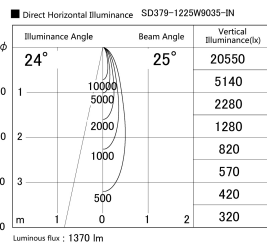

Item no. SD379-1225W9035-IN

Series Name: AMMA Lens type Cylinder Tracklight (Internal Driver) (SD379-IN)

Installation	Track light
Type	Lens type tracklight : Build in driver type
Fixture wattage	12W
Beam angle	25deg
Color Temp.	3500K
CRI	Ra>90
Luminous	1372 lm
Body	Die-cast aluminum alloy
Body finish	White
Trim finish	White
Reflector finish	N/A
IP Rate	IP20
Light source	COB module
Input Voltage	AC220~240V
Dimming Type	Non-dimmable
Certificate	CE, CCC
Cut Hole	N/A