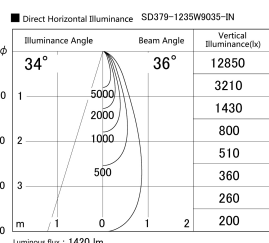

Item no. SD379-1235W9035-IN

Series Name: AMMA Lens type Cylinder Tracklight (Internal Driver) (SD379-IN)

Installation	Track light
Type	Lens type tracklight : Build in driver type
Fixture wattage	12W
Beam angle	36deg
Color Temp.	3500K
CRI	Ra>90
Luminous	1418 lm
Body	Die-cast aluminum alloy
Body finish	White
Trim finish	White
Reflector finish	N/A
IP Rate	IP20
Light source	COB module
Input Voltage	AC220~240V
Dimming Type	Non-dimmable
Certificate	CE, CCC
Cut Hole	N/A