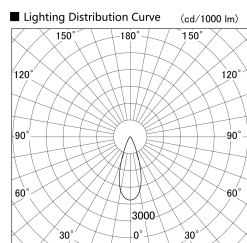

Item no. SD379-1235W9035-IN

Series Name: AMMA Lens type Cylinder Tracklight (Internal Driver) (SD379-IN)

Installation	Track light
Type	Lens type tracklight : Build in driver type
Fixture wattage	12W
Beam angle	36deg
Color Temp.	3500K
CRI	Ra>90
Luminous	1418 lm
Body	Die-cast aluminum alloy
Body finish	White
Trim finish	White
Reflector finish	N/A
IP Rate	IP20
Light source	COB module
Input Voltage	AC220~240V
Dimming Type	Non-dimmable
Certificate	CE, CCC
Cut Hole	N/A