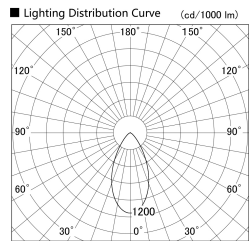

Item no. SD379-1250W9035-IN

Series Name: AMMA Lens type Cylinder Tracklight (Internal Driver) (SD379-IN)

Installation	Track light
Type	Lens type tracklight : Build in driver type
Fixture wattage	12W
Beam angle	52deg
Color Temp.	3500K
CRI	Ra>90
Luminous	1298 lm
Body	Die-cast aluminum alloy
Body finish	White
Trim finish	White
Reflector finish	N/A
IP Rate	IP20
Light source	COB module
Input Voltage	AC220~240V
Dimming Type	Non-dimmable
Certificate	CE, CCC
Cut Hole	N/A