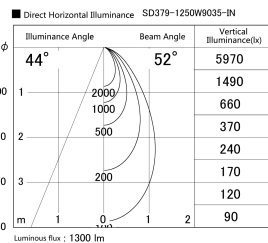

Item no. SD379-1250W9035-IN

Series Name: AMMA Lens type Cylinder Tracklight (Internal Driver) (SD379-IN)

Installation	Track light
Type	Lens type tracklight : Build in driver type
Fixture wattage	12W
Beam angle	52deg
Color Temp.	3500K
CRI	Ra>90
Luminous	1298 lm
Body	Die-cast aluminum alloy
Body finish	White
Trim finish	White
Reflector finish	N/A
IP Rate	IP20
Light source	COB module
Input Voltage	AC220~240V
Dimming Type	Non-dimmable
Certificate	CE, CCC
Cut Hole	N/A