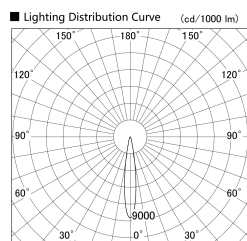

Item no. SD379-1515W9035-IN

Series Name: AMMA Lens type Cylinder Tracklight (Internal Driver) (SD379-IN)

Installation	Track light
Type	Lens type tracklight : Build in driver type
Fixture wattage	14W
Beam angle	16deg
Color Temp.	3500K
CRI	Ra>90
Luminous	1347 lm
Body	Die-cast aluminum alloy
Body finish	White
Trim finish	White
Reflector finish	N/A
IP Rate	IP20
Light source	COB module
Input Voltage	AC220~240V
Dimming Type	Non-dimmable
Certificate	CE, CCC
Cut Hole	N/A