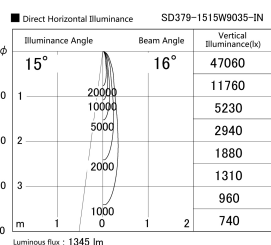

Item no. SD379-1515W9035-IN

Series Name: AMMA Lens type Cylinder Tracklight (Internal Driver) (SD379-IN)

Installation	Track light
Type	Lens type tracklight : Build in driver type
Fixture wattage	14W
Beam angle	16deg
Color Temp.	3500K
CRI	Ra>90
Luminous	1347 lm
Body	Die-cast aluminum alloy
Body finish	White
Trim finish	White
Reflector finish	N/A
IP Rate	IP20
Light source	COB module
Input Voltage	AC220~240V
Dimming Type	Non-dimmable
Certificate	CE, CCC
Cut Hole	N/A