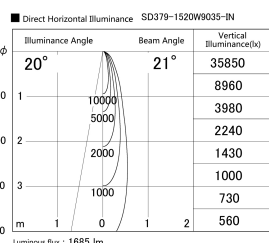

Item no. SD379-1520W9035-IN

Series Name: AMMA Lens type Cylinder Tracklight (Internal Driver) (SD379-IN)

Installation	Track light
Type	Lens type tracklight : Build in driver type
Fixture wattage	14W
Beam angle	21deg
Color Temp.	3500K
CRI	Ra>90
Luminous	1687 lm
Body	Die-cast aluminum alloy
Body finish	White
Trim finish	White
Reflector finish	N/A
IP Rate	IP20
Light source	COB module
Input Voltage	AC220~240V
Dimming Type	Non-dimmable
Certificate	CE, CCC
Cut Hole	N/A