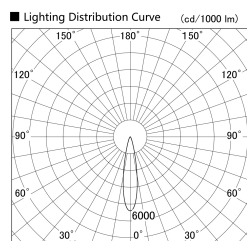

Item no. SD379-1520W9035-IN

Series Name: AMMA Lens type Cylinder Tracklight (Internal Driver) (SD379-IN)

Installation	Track light
Type	Lens type tracklight : Build in driver type
Fixture wattage	14W
Beam angle	21deg
Color Temp.	3500K
CRI	Ra>90
Luminous	1687 lm
Body	Die-cast aluminum alloy
Body finish	White
Trim finish	White
Reflector finish	N/A
IP Rate	IP20
Light source	COB module
Input Voltage	AC220~240V
Dimming Type	Non-dimmable
Certificate	CE, CCC
Cut Hole	N/A