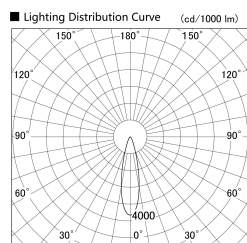

Item no. SD379-1525W9035-IN

Series Name: AMMA Lens type Cylinder Tracklight (Internal Driver) (SD379-IN)

Installation	Track light
Type	Lens type tracklight : Build in driver type
Fixture wattage	14W
Beam angle	25deg
Color Temp.	3500K
CRI	Ra>90
Luminous	1588 lm
Body	Die-cast aluminum alloy
Body finish	White
Trim finish	White
Reflector finish	N/A
IP Rate	IP20
Light source	COB module
Input Voltage	AC220~240V
Dimming Type	Non-dimmable
Certificate	CE, CCC
Cut Hole	N/A