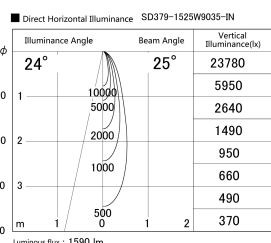

Item no. SD379-1525W9035-IN

Series Name: AMMA Lens type Cylinder Tracklight (Internal Driver) (SD379-IN)

Installation	Track light
Type	Lens type tracklight : Build in driver type
Fixture wattage	14W
Beam angle	25deg
Color Temp.	3500K
CRI	Ra>90
Luminous	1588 lm
Body	Die-cast aluminum alloy
Body finish	White
Trim finish	White
Reflector finish	N/A
IP Rate	IP20
Light source	COB module
Input Voltage	AC220~240V
Dimming Type	Non-dimmable
Certificate	CE, CCC
Cut Hole	N/A