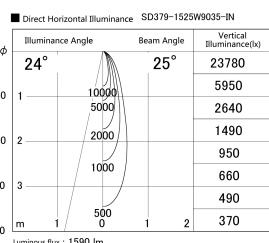

Item no. SD379-1525W9035-IN

Series Name: AMMA Lens type Cylinder Tracklight (Internal Driver) (SD379-IN)

Installation	Track light
Type	Lens type tracklight : Build in driver type
Fixture wattage	14W
Beam angle	25deg
Color Temp.	3500K
CRI	Ra>90
Luminous	1588 lm
Body	Die-cast aluminum alloy
Body finish	White
Trim finish	White
Reflector finish	N/A
IP Rate	IP20
Light source	COB module
Input Voltage	AC220~240V
Dimming Type	Non-dimmable
Certificate	CE, CCC
Cut Hole	N/A