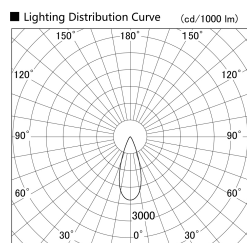

Item no. SD379-1535W9035-IN

Series Name: AMMA Lens type Cylinder Tracklight (Internal Driver) (SD379-IN)

Installation	Track light
Type	Lens type tracklight : Build in driver type
Fixture wattage	14W
Beam angle	36deg
Color Temp.	3500K
CRI	Ra>90
Luminous	1641 lm
Body	Die-cast aluminum alloy
Body finish	White
Trim finish	White
Reflector finish	N/A
IP Rate	IP20
Light source	COB module
Input Voltage	AC220~240V
Dimming Type	Non-dimmable
Certificate	CE, CCC
Cut Hole	N/A