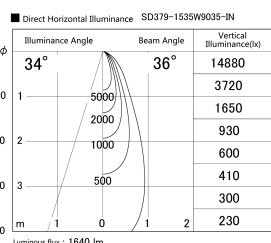

Item no. SD379-1535W9035-IN

Series Name: AMMA Lens type Cylinder Tracklight (Internal Driver) (SD379-IN)

Installation	Track light
Type	Lens type tracklight : Build in driver type
Fixture wattage	14W
Beam angle	36deg
Color Temp.	3500K
CRI	Ra>90
Luminous	1641 lm
Body	Die-cast aluminum alloy
Body finish	White
Trim finish	White
Reflector finish	N/A
IP Rate	IP20
Light source	COB module
Input Voltage	AC220~240V
Dimming Type	Non-dimmable
Certificate	CE, CCC
Cut Hole	N/A