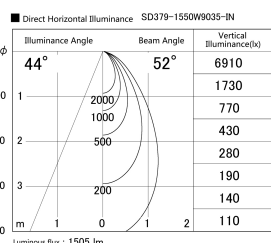

Item no. SD379-1550W9035-IN

Series Name: AMMA Lens type Cylinder Tracklight (Internal Driver) (SD379-IN)

Installation	Track light
Type	Lens type tracklight : Build in driver type
Fixture wattage	14W
Beam angle	52deg
Color Temp.	3500K
CRI	Ra>90
Luminous	1503 lm
Body	Die-cast aluminum alloy
Body finish	White
Trim finish	White
Reflector finish	N/A
IP Rate	IP20
Light source	COB module
Input Voltage	AC220~240V
Dimming Type	Non-dimmable
Certificate	CE, CCC
Cut Hole	N/A