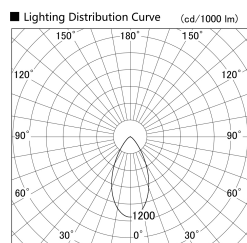

Item no. SD379-1550W9035-IN

Series Name: AMMA Lens type Cylinder Tracklight (Internal Driver) (SD379-IN)

Installation	Track light
Type	Lens type tracklight : Build in driver type
Fixture wattage	14W
Beam angle	52deg
Color Temp.	3500K
CRI	Ra>90
Luminous	1503 lm
Body	Die-cast aluminum alloy
Body finish	White
Trim finish	White
Reflector finish	N/A
IP Rate	IP20
Light source	COB module
Input Voltage	AC220~240V
Dimming Type	Non-dimmable
Certificate	CE, CCC
Cut Hole	N/A