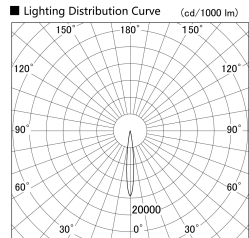

Item no. SD379-1610W9035-IN

Series Name: AMMA Lens type Cylinder Tracklight (Internal Driver) (SD379-IN)

Installation	Track light
Type	Lens type tracklight : Build in driver type
Fixture wattage	14W
Beam angle	12deg
Color Temp.	3500K
CRI	Ra>90
Luminous	1285 lm
Body	Die-cast aluminum alloy
Body finish	White
Trim finish	White
Reflector finish	N/A
IP Rate	IP20
Light source	COB module
Input Voltage	AC220~240V
Dimming Type	Non-dimmable
Certificate	CE, CCC
Cut Hole	N/A