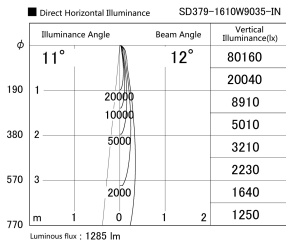

Item no. SD379-1610W9035-IN

Series Name: AMMA Lens type Cylinder Tracklight (Internal Driver) (SD379-IN)

Installation	Track light
Type	Lens type tracklight : Build in driver type
Fixture wattage	14W
Beam angle	12deg
Color Temp.	3500K
CRI	Ra>90
Luminous	1285 lm
Body	Die-cast aluminum alloy
Body finish	White
Trim finish	White
Reflector finish	N/A
IP Rate	IP20
Light source	COB module
Input Voltage	AC220~240V
Dimming Type	Non-dimmable
Certificate	CE, CCC
Cut Hole	N/A