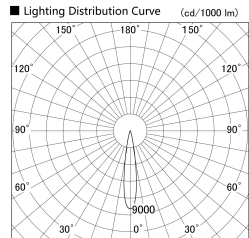

Item no. SD379-1615W9035-IN

Series Name: AMMA Lens type Cylinder Tracklight (Internal Driver) (SD379-IN)

Installation	Track light
Type	Lens type tracklight : Build in driver type
Fixture wattage	14W
Beam angle	17deg
Color Temp.	3500K
CRI	Ra>90
Luminous	1673 lm
Body	Die-cast aluminum alloy
Body finish	White
Trim finish	White
Reflector finish	N/A
IP Rate	IP20
Light source	COB module
Input Voltage	AC220~240V
Dimming Type	Non-dimmable
Certificate	CE, CCC
Cut Hole	N/A