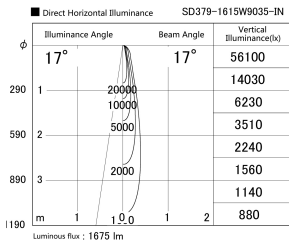

Item no. SD379-1615W9035-IN

Series Name: AMMA Lens type Cylinder Tracklight (Internal Driver) (SD379-IN)

Installation	Track light
Type	Lens type tracklight : Build in driver type
Fixture wattage	14W
Beam angle	17deg
Color Temp.	3500K
CRI	Ra>90
Luminous	1673 lm
Body	Die-cast aluminum alloy
Body finish	White
Trim finish	White
Reflector finish	N/A
IP Rate	IP20
Light source	COB module
Input Voltage	AC220~240V
Dimming Type	Non-dimmable
Certificate	CE, CCC
Cut Hole	N/A