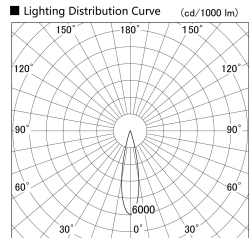

Item no. SD379-1625W9035-IN

Series Name: AMMA Lens type Cylinder Tracklight (Internal Driver) (SD379-IN)

Installation	Track light
Type	Lens type tracklight : Build in driver type
Fixture wattage	14W
Beam angle	22deg
Color Temp.	3500K
CRI	Ra>90
Luminous	1737 lm
Body	Die-cast aluminum alloy
Body finish	White
Trim finish	White
Reflector finish	N/A
IP Rate	IP20
Light source	COB module
Input Voltage	AC220~240V
Dimming Type	Non-dimmable
Certificate	CE, CCC
Cut Hole	N/A