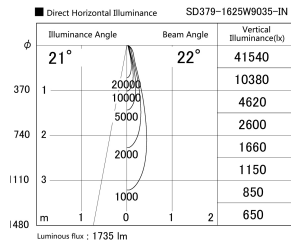

Item no. SD379-1625W9035-IN

Series Name: AMMA Lens type Cylinder Tracklight (Internal Driver) (SD379-IN)

Installation	Track light
Type	Lens type tracklight : Build in driver type
Fixture wattage	14W
Beam angle	22deg
Color Temp.	3500K
CRI	Ra>90
Luminous	1737 lm
Body	Die-cast aluminum alloy
Body finish	White
Trim finish	White
Reflector finish	N/A
IP Rate	IP20
Light source	COB module
Input Voltage	AC220~240V
Dimming Type	Non-dimmable
Certificate	CE, CCC
Cut Hole	N/A