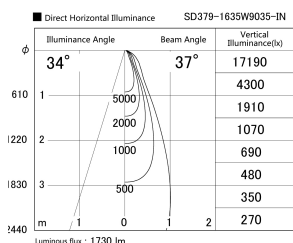

Item no. SD379-1635W9035-IN

Series Name: AMMA Lens type Cylinder Tracklight (Internal Driver) (SD379-IN)

Installation	Track light
Type	Lens type tracklight : Build in driver type
Fixture wattage	14W
Beam angle	37deg
Color Temp.	3500K
CRI	Ra>90
Luminous	1729 lm
Body	Die-cast aluminum alloy
Body finish	White
Trim finish	White
Reflector finish	N/A
IP Rate	IP20
Light source	COB module
Input Voltage	AC220~240V
Dimming Type	Non-dimmable
Certificate	CE, CCC
Cut Hole	N/A