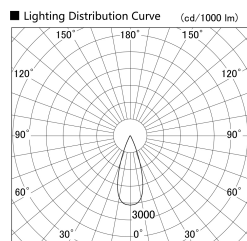

Item no. SD379-1635W9035-IN

Series Name: AMMA Lens type Cylinder Tracklight (Internal Driver) (SD379-IN)

Installation	Track light
Type	Lens type tracklight : Build in driver type
Fixture wattage	14W
Beam angle	37deg
Color Temp.	3500K
CRI	Ra>90
Luminous	1729 lm
Body	Die-cast aluminum alloy
Body finish	White
Trim finish	White
Reflector finish	N/A
IP Rate	IP20
Light source	COB module
Input Voltage	AC220~240V
Dimming Type	Non-dimmable
Certificate	CE, CCC
Cut Hole	N/A