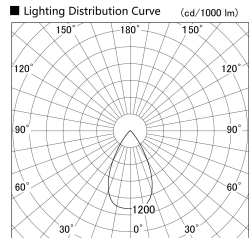

Item no. SD379-1655W9035-IN

Series Name: AMMA Lens type Cylinder Tracklight (Internal Driver) (SD379-IN)

Installation	Track light
Type	Lens type tracklight : Build in driver type
Fixture wattage	14W
Beam angle	57deg
Color Temp.	3500K
CRI	Ra>90
Luminous	1740 lm
Body	Die-cast aluminum alloy
Body finish	White
Trim finish	White
Reflector finish	N/A
IP Rate	IP20
Light source	COB module
Input Voltage	AC220~240V
Dimming Type	Non-dimmable
Certificate	CE, CCC
Cut Hole	N/A