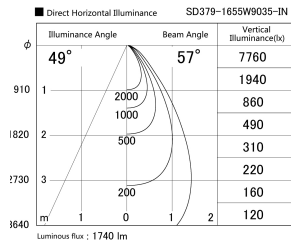

Item no. SD379-1655W9035-IN

Series Name: AMMA Lens type Cylinder Tracklight (Internal Driver) (SD379-IN)

Installation	Track light
Type	Lens type tracklight : Build in driver type
Fixture wattage	14W
Beam angle	57deg
Color Temp.	3500K
CRI	Ra>90
Luminous	1740 lm
Body	Die-cast aluminum alloy
Body finish	White
Trim finish	White
Reflector finish	N/A
IP Rate	IP20
Light source	COB module
Input Voltage	AC220~240V
Dimming Type	Non-dimmable
Certificate	CE, CCC
Cut Hole	N/A