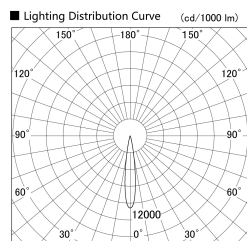

Item no. SD379-2515W9035-IN

Series Name: AMMA Lens type Cylinder Tracklight (Internal Driver) (SD379-IN)

Installation	Track light
Type	Lens type tracklight : Build in driver type
Fixture wattage	24W
Beam angle	16deg
Color Temp.	3500K
CRI	Ra>90
Luminous	2186 lm
Body	Die-cast aluminum alloy
Body finish	White
Trim finish	White
Reflector finish	N/A
IP Rate	IP20
Light source	COB module
Input Voltage	AC220~240V
Dimming Type	Non-dimmable
Certificate	CE, CCC
Cut Hole	N/A