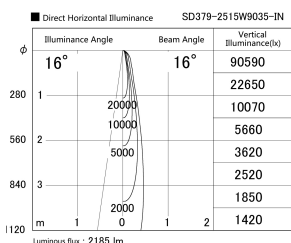

Item no. SD379-2515W9035-IN

Series Name: AMMA Lens type Cylinder Tracklight (Internal Driver) (SD379-IN)

Installation	Track light
Type	Lens type tracklight : Build in driver type
Fixture wattage	24W
Beam angle	16deg
Color Temp.	3500K
CRI	Ra>90
Luminous	2186 lm
Body	Die-cast aluminum alloy
Body finish	White
Trim finish	White
Reflector finish	N/A
IP Rate	IP20
Light source	COB module
Input Voltage	AC220~240V
Dimming Type	Non-dimmable
Certificate	CE, CCC
Cut Hole	N/A