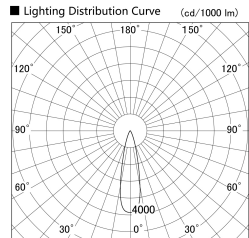

Item no. SD379-2525W9035-IN

Series Name: AMMA Lens type Cylinder Tracklight (Internal Driver) (SD379-IN)

Installation	Track light
Type	Lens type tracklight : Build in driver type
Fixture wattage	24W
Beam angle	25deg
Color Temp.	3500K
CRI	Ra>90
Luminous	2902 lm
Body	Die-cast aluminum alloy
Body finish	White
Trim finish	White
Reflector finish	N/A
IP Rate	IP20
Light source	COB module
Input Voltage	AC220~240V
Dimming Type	Non-dimmable
Certificate	CE, CCC
Cut Hole	N/A