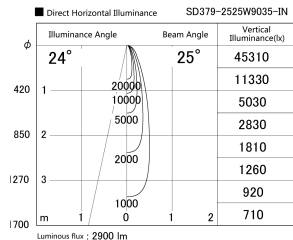

Item no. SD379-2525W9035-IN

Series Name: AMMA Lens type Cylinder Tracklight (Internal Driver) (SD379-IN)

Installation	Track light
Type	Lens type tracklight : Build in driver type
Fixture wattage	24W
Beam angle	25deg
Color Temp.	3500K
CRI	Ra>90
Luminous	2902 lm
Body	Die-cast aluminum alloy
Body finish	White
Trim finish	White
Reflector finish	N/A
IP Rate	IP20
Light source	COB module
Input Voltage	AC220~240V
Dimming Type	Non-dimmable
Certificate	CE, CCC
Cut Hole	N/A