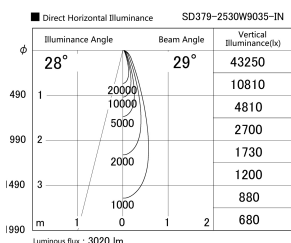

Item no. SD379-2530W9035-IN

Series Name: AMMA Lens type Cylinder Tracklight (Internal Driver) (SD379-IN)

Installation	Track light
Type	Lens type tracklight : Build in driver type
Fixture wattage	24W
Beam angle	29deg
Color Temp.	3500K
CRI	Ra>90
Luminous	3021 lm
Body	Die-cast aluminum alloy
Body finish	White
Trim finish	White
Reflector finish	N/A
IP Rate	IP20
Light source	COB module
Input Voltage	AC220~240V
Dimming Type	Non-dimmable
Certificate	CE, CCC
Cut Hole	N/A