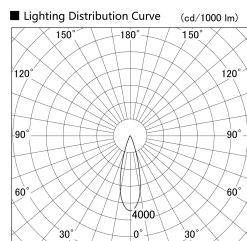

Item no. SD379-2530W9035-IN

Series Name: AMMA Lens type Cylinder Tracklight (Internal Driver) (SD379-IN)

Installation	Track light
Type	Lens type tracklight : Build in driver type
Fixture wattage	24W
Beam angle	29deg
Color Temp.	3500K
CRI	Ra>90
Luminous	3021 lm
Body	Die-cast aluminum alloy
Body finish	White
Trim finish	White
Reflector finish	N/A
IP Rate	IP20
Light source	COB module
Input Voltage	AC220~240V
Dimming Type	Non-dimmable
Certificate	CE, CCC
Cut Hole	N/A