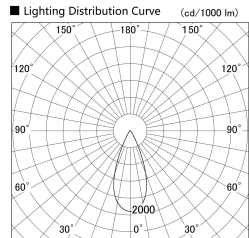

Item no. SD379-2540W9035-IN

Series Name: AMMA Lens type Cylinder Tracklight (Internal Driver) (SD379-IN)

Installation	Track light
Type	Lens type tracklight : Build in driver type
Fixture wattage	24W
Beam angle	42deg
Color Temp.	3500K
CRI	Ra>90
Luminous	3039 lm
Body	Die-cast aluminum alloy
Body finish	White
Trim finish	White
Reflector finish	N/A
IP Rate	IP20
Light source	COB module
Input Voltage	AC220~240V
Dimming Type	Non-dimmable
Certificate	CE, CCC
Cut Hole	N/A