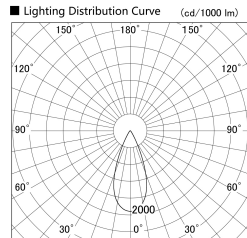

Item no. SD379-2540W9035-IN

Series Name: AMMA Lens type Cylinder Tracklight (Internal Driver) (SD379-IN)

Installation	Track light
Type	Lens type tracklight : Build in driver type
Fixture wattage	24W
Beam angle	42deg
Color Temp.	3500K
CRI	Ra>90
Luminous	3039 lm
Body	Die-cast aluminum alloy
Body finish	White
Trim finish	White
Reflector finish	N/A
IP Rate	IP20
Light source	COB module
Input Voltage	AC220~240V
Dimming Type	Non-dimmable
Certificate	CE, CCC
Cut Hole	N/A