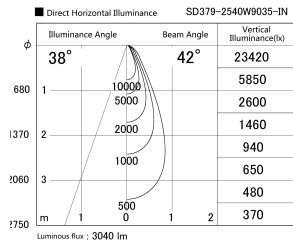

Item no. SD379-2540W9035-IN

Series Name: AMMA Lens type Cylinder Tracklight (Internal Driver) (SD379-IN)

Installation	Track light
Type	Lens type tracklight : Build in driver type
Fixture wattage	24W
Beam angle	42deg
Color Temp.	3500K
CRI	Ra>90
Luminous	3039 lm
Body	Die-cast aluminum alloy
Body finish	White
Trim finish	White
Reflector finish	N/A
IP Rate	IP20
Light source	COB module
Input Voltage	AC220~240V
Dimming Type	Non-dimmable
Certificate	CE, CCC
Cut Hole	N/A