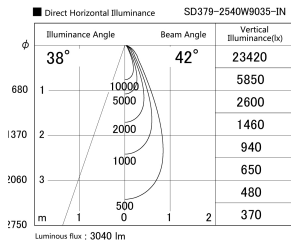

Item no. SD379-2540W9035-IN

Series Name: AMMA Lens type Cylinder Tracklight (Internal Driver) (SD379-IN)

Installation	Track light
Type	Lens type tracklight : Build in driver type
Fixture wattage	24W
Beam angle	42deg
Color Temp.	3500K
CRI	Ra>90
Luminous	3039 lm
Body	Die-cast aluminum alloy
Body finish	White
Trim finish	White
Reflector finish	N/A
IP Rate	IP20
Light source	COB module
Input Voltage	AC220~240V
Dimming Type	Non-dimmable
Certificate	CE, CCC
Cut Hole	N/A