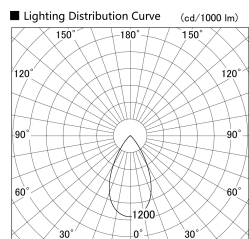

Item no. SD379-2555W9035-IN

Series Name: AMMA Lens type Cylinder Tracklight (Internal Driver) (SD379-IN)

Installation	Track light
Type	Lens type tracklight : Build in driver type
Fixture wattage	24W
Beam angle	55deg
Color Temp.	3500K
CRI	Ra>90
Luminous	3030 lm
Body	Die-cast aluminum alloy
Body finish	White
Trim finish	White
Reflector finish	N/A
IP Rate	IP20
Light source	COB module
Input Voltage	AC220~240V
Dimming Type	Non-dimmable
Certificate	CE, CCC
Cut Hole	N/A