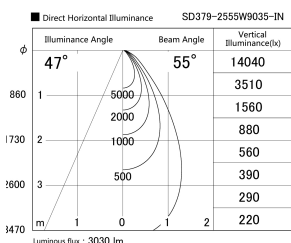

Item no. SD379-2555W9035-IN

Series Name: AMMA Lens type Cylinder Tracklight (Internal Driver) (SD379-IN)

Installation	Track light
Type	Lens type tracklight : Build in driver type
Fixture wattage	24W
Beam angle	55deg
Color Temp.	3500K
CRI	Ra>90
Luminous	3030 lm
Body	Die-cast aluminum alloy
Body finish	White
Trim finish	White
Reflector finish	N/A
IP Rate	IP20
Light source	COB module
Input Voltage	AC220~240V
Dimming Type	Non-dimmable
Certificate	CE, CCC
Cut Hole	N/A