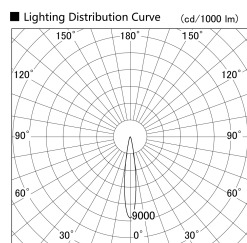

Item no. SD379-0815W9040-IN

Series Name: AMMA Lens type Cylinder Tracklight (Internal Driver) (SD379-IN)

Installation	Track light
Type	Lens type tracklight : Build in driver type
Fixture wattage	7.5W
Beam angle	16deg
Color Temp.	4000K
CRI	Ra>90
Luminous	755 lm
Body	Die-cast aluminum alloy
Body finish	White
Trim finish	White
Reflector finish	N/A
IP Rate	IP20
Light source	COB module
Input Voltage	AC220~240V
Dimming Type	Non-dimmable
Certificate	CE, CCC
Cut Hole	N/A