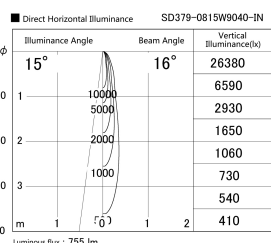

Item no. SD379-0815W9040-IN

Series Name: AMMA Lens type Cylinder Tracklight (Internal Driver) (SD379-IN)

Installation	Track light
Type	Lens type tracklight : Build in driver type
Fixture wattage	7.5W
Beam angle	16deg
Color Temp.	4000K
CRI	Ra>90
Luminous	755 lm
Body	Die-cast aluminum alloy
Body finish	White
Trim finish	White
Reflector finish	N/A
IP Rate	IP20
Light source	COB module
Input Voltage	AC220~240V
Dimming Type	Non-dimmable
Certificate	CE, CCC
Cut Hole	N/A