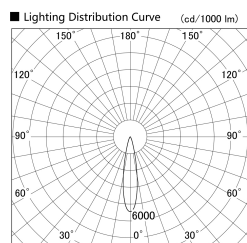

Item no. SD379-0820W9040-IN

Series Name: AMMA Lens type Cylinder Tracklight (Internal Driver) (SD379-IN)

Installation	Track light
Type	Lens type tracklight : Build in driver type
Fixture wattage	7.5W
Beam angle	21deg
Color Temp.	4000K
CRI	Ra>90
Luminous	908 lm
Body	Die-cast aluminum alloy
Body finish	White
Trim finish	White
Reflector finish	N/A
IP Rate	IP20
Light source	COB module
Input Voltage	AC220~240V
Dimming Type	Non-dimmable
Certificate	CE, CCC
Cut Hole	N/A