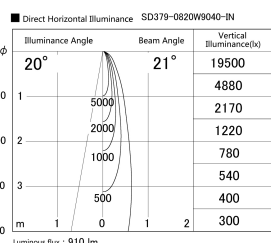

Item no. SD379-0820W9040-IN

Series Name: AMMA Lens type Cylinder Tracklight (Internal Driver) (SD379-IN)

Installation	Track light
Type	Lens type tracklight : Build in driver type
Fixture wattage	7.5W
Beam angle	21deg
Color Temp.	4000K
CRI	Ra>90
Luminous	908 lm
Body	Die-cast aluminum alloy
Body finish	White
Trim finish	White
Reflector finish	N/A
IP Rate	IP20
Light source	COB module
Input Voltage	AC220~240V
Dimming Type	Non-dimmable
Certificate	CE, CCC
Cut Hole	N/A