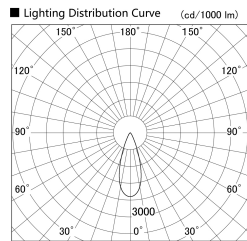

Item no. SD379-0835W9040-IN

Series Name: AMMA Lens type Cylinder Tracklight (Internal Driver) (SD379-IN)

Installation	Track light
Type	Lens type tracklight : Build in driver type
Fixture wattage	7.5W
Beam angle	36deg
Color Temp.	4000K
CRI	Ra>90
Luminous	884 lm
Body	Die-cast aluminum alloy
Body finish	White
Trim finish	White
Reflector finish	N/A
IP Rate	IP20
Light source	COB module
Input Voltage	AC220~240V
Dimming Type	Non-dimmable
Certificate	CE, CCC
Cut Hole	N/A