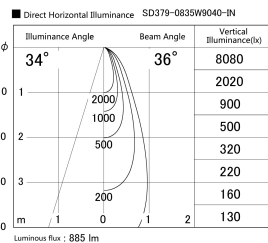

Item no. SD379-0835W9040-IN

Series Name: AMMA Lens type Cylinder Tracklight (Internal Driver) (SD379-IN)

Installation	Track light
Type	Lens type tracklight : Build in driver type
Fixture wattage	7.5W
Beam angle	36deg
Color Temp.	4000K
CRI	Ra>90
Luminous	884 lm
Body	Die-cast aluminum alloy
Body finish	White
Trim finish	White
Reflector finish	N/A
IP Rate	IP20
Light source	COB module
Input Voltage	AC220~240V
Dimming Type	Non-dimmable
Certificate	CE, CCC
Cut Hole	N/A