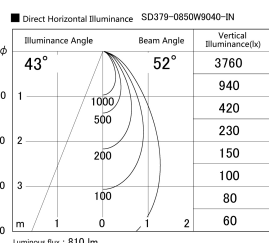

Item no. SD379-0850W9040-IN

Series Name: AMMA Lens type Cylinder Tracklight (Internal Driver) (SD379-IN)

Installation	Track light
Type	Lens type tracklight : Build in driver type
Fixture wattage	7.5W
Beam angle	52deg
Color Temp.	4000K
CRI	Ra>90
Luminous	810 lm
Body	Die-cast aluminum alloy
Body finish	White
Trim finish	White
Reflector finish	N/A
IP Rate	IP20
Light source	COB module
Input Voltage	AC220~240V
Dimming Type	Non-dimmable
Certificate	CE, CCC
Cut Hole	N/A