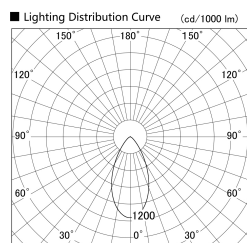

Item no. SD379-0850W9040-IN

Series Name: AMMA Lens type Cylinder Tracklight (Internal Driver) (SD379-IN)

Installation	Track light
Type	Lens type tracklight : Build in driver type
Fixture wattage	7.5W
Beam angle	52deg
Color Temp.	4000K
CRI	Ra>90
Luminous	810 lm
Body	Die-cast aluminum alloy
Body finish	White
Trim finish	White
Reflector finish	N/A
IP Rate	IP20
Light source	COB module
Input Voltage	AC220~240V
Dimming Type	Non-dimmable
Certificate	CE, CCC
Cut Hole	N/A