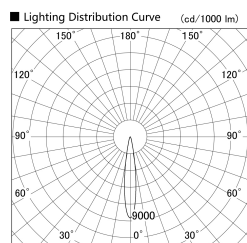

Item no. SD379-1215W9040-IN

Series Name: AMMA Lens type Cylinder Tracklight (Internal Driver) (SD379-IN)

Installation	Track light
Type	Lens type tracklight : Build in driver type
Fixture wattage	12W
Beam angle	16deg
Color Temp.	4000K
CRI	Ra>90
Luminous	1201 lm
Body	Die-cast aluminum alloy
Body finish	White
Trim finish	White
Reflector finish	N/A
IP Rate	IP20
Light source	COB module
Input Voltage	AC220~240V
Dimming Type	Non-dimmable
Certificate	CE, CCC
Cut Hole	N/A