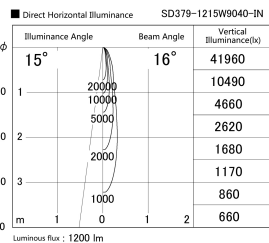

Item no. SD379-1215W9040-IN

Series Name: AMMA Lens type Cylinder Tracklight (Internal Driver) (SD379-IN)

Installation	Track light
Type	Lens type tracklight : Build in driver type
Fixture wattage	12W
Beam angle	16deg
Color Temp.	4000K
CRI	Ra>90
Luminous	1201 lm
Body	Die-cast aluminum alloy
Body finish	White
Trim finish	White
Reflector finish	N/A
IP Rate	IP20
Light source	COB module
Input Voltage	AC220~240V
Dimming Type	Non-dimmable
Certificate	CE, CCC
Cut Hole	N/A