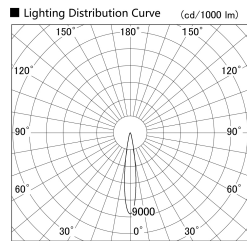

Item no. SD379-1215W9040-IN

Series Name: AMMA Lens type Cylinder Tracklight (Internal Driver) (SD379-IN)

Installation	Track light
Type	Lens type tracklight : Build in driver type
Fixture wattage	12W
Beam angle	16deg
Color Temp.	4000K
CRI	Ra>90
Luminous	1201 lm
Body	Die-cast aluminum alloy
Body finish	White
Trim finish	White
Reflector finish	N/A
IP Rate	IP20
Light source	COB module
Input Voltage	AC220~240V
Dimming Type	Non-dimmable
Certificate	CE, CCC
Cut Hole	N/A