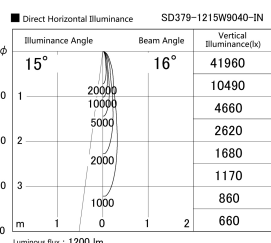

Item no. SD379-1215W9040-IN

Series Name: AMMA Lens type Cylinder Tracklight (Internal Driver) (SD379-IN)

Installation	Track light
Type	Lens type tracklight : Build in driver type
Fixture wattage	12W
Beam angle	16deg
Color Temp.	4000K
CRI	Ra>90
Luminous	1201 lm
Body	Die-cast aluminum alloy
Body finish	White
Trim finish	White
Reflector finish	N/A
IP Rate	IP20
Light source	COB module
Input Voltage	AC220~240V
Dimming Type	Non-dimmable
Certificate	CE, CCC
Cut Hole	N/A