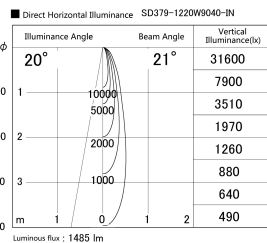

Item no. SD379-1220W9040-IN

Series Name: AMMA Lens type Cylinder Tracklight (Internal Driver) (SD379-IN)

Installation	Track light
Type	Lens type tracklight : Build in driver type
Fixture wattage	12W
Beam angle	21deg
Color Temp.	4000K
CRI	Ra>90
Luminous	1487 lm
Body	Die-cast aluminum alloy
Body finish	White
Trim finish	White
Reflector finish	N/A
IP Rate	IP20
Light source	COB module
Input Voltage	AC220~240V
Dimming Type	Non-dimmable
Certificate	CE, CCC
Cut Hole	N/A