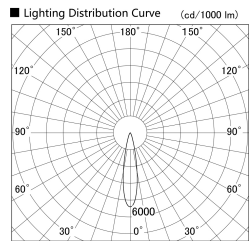

Item no. SD379-1220W9040-IN

Series Name: AMMA Lens type Cylinder Tracklight (Internal Driver) (SD379-IN)

Installation	Track light
Type	Lens type tracklight : Build in driver type
Fixture wattage	12W
Beam angle	21deg
Color Temp.	4000K
CRI	Ra>90
Luminous	1487 lm
Body	Die-cast aluminum alloy
Body finish	White
Trim finish	White
Reflector finish	N/A
IP Rate	IP20
Light source	COB module
Input Voltage	AC220~240V
Dimming Type	Non-dimmable
Certificate	CE, CCC
Cut Hole	N/A