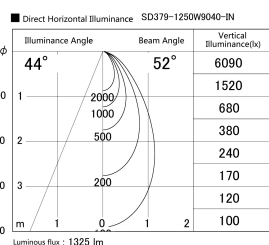

Item no. SD379-1250W9040-IN

Series Name: AMMA Lens type Cylinder Tracklight (Internal Driver) (SD379-IN)

Installation	Track light
Type	Lens type tracklight : Build in driver type
Fixture wattage	12W
Beam angle	52deg
Color Temp.	4000K
CRI	Ra>90
Luminous	1324 lm
Body	Die-cast aluminum alloy
Body finish	White
Trim finish	White
Reflector finish	N/A
IP Rate	IP20
Light source	COB module
Input Voltage	AC220~240V
Dimming Type	Non-dimmable
Certificate	CE, CCC
Cut Hole	N/A