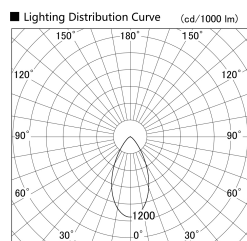

Item no. SD379-1250W9040-IN

Series Name: AMMA Lens type Cylinder Tracklight (Internal Driver) (SD379-IN)

Installation	Track light
Type	Lens type tracklight : Build in driver type
Fixture wattage	12W
Beam angle	52deg
Color Temp.	4000K
CRI	Ra>90
Luminous	1324 lm
Body	Die-cast aluminum alloy
Body finish	White
Trim finish	White
Reflector finish	N/A
IP Rate	IP20
Light source	COB module
Input Voltage	AC220~240V
Dimming Type	Non-dimmable
Certificate	CE, CCC
Cut Hole	N/A