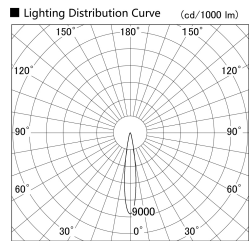

Item no. SD379-1515W9040-IN

Series Name: AMMA Lens type Cylinder Tracklight (Internal Driver) (SD379-IN)

Installation	Track light
Type	Lens type tracklight : Build in driver type
Fixture wattage	14W
Beam angle	16deg
Color Temp.	4000K
CRI	Ra>90
Luminous	1374 lm
Body	Die-cast aluminum alloy
Body finish	White
Trim finish	White
Reflector finish	N/A
IP Rate	IP20
Light source	COB module
Input Voltage	AC220~240V
Dimming Type	Non-dimmable
Certificate	CE, CCC
Cut Hole	N/A