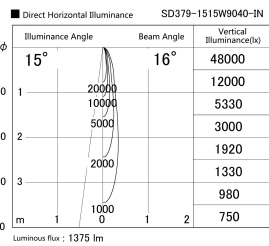

Item no. SD379-1515W9040-IN

Series Name: AMMA Lens type Cylinder Tracklight (Internal Driver) (SD379-IN)

Installation	Track light
Type	Lens type tracklight : Build in driver type
Fixture wattage	14W
Beam angle	16deg
Color Temp.	4000K
CRI	Ra>90
Luminous	1374 lm
Body	Die-cast aluminum alloy
Body finish	White
Trim finish	White
Reflector finish	N/A
IP Rate	IP20
Light source	COB module
Input Voltage	AC220~240V
Dimming Type	Non-dimmable
Certificate	CE, CCC
Cut Hole	N/A