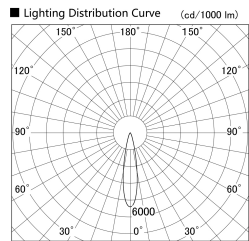

Item no. SD379-1520W9040-IN

Series Name: AMMA Lens type Cylinder Tracklight (Internal Driver) (SD379-IN)

Installation	Track light
Type	Lens type tracklight : Build in driver type
Fixture wattage	14W
Beam angle	21deg
Color Temp.	4000K
CRI	Ra>90
Luminous	1721 lm
Body	Die-cast aluminum alloy
Body finish	White
Trim finish	White
Reflector finish	N/A
IP Rate	IP20
Light source	COB module
Input Voltage	AC220~240V
Dimming Type	Non-dimmable
Certificate	CE, CCC
Cut Hole	N/A