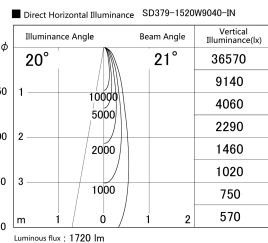

Item no. SD379-1520W9040-IN

Series Name: AMMA Lens type Cylinder Tracklight (Internal Driver) (SD379-IN)

Installation	Track light
Type	Lens type tracklight : Build in driver type
Fixture wattage	14W
Beam angle	21deg
Color Temp.	4000K
CRI	Ra>90
Luminous	1721 lm
Body	Die-cast aluminum alloy
Body finish	White
Trim finish	White
Reflector finish	N/A
IP Rate	IP20
Light source	COB module
Input Voltage	AC220~240V
Dimming Type	Non-dimmable
Certificate	CE, CCC
Cut Hole	N/A