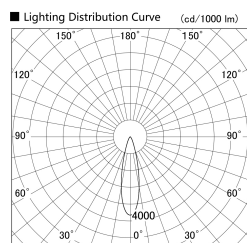

Item no. SD379-1525W9040-IN

Series Name: AMMA Lens type Cylinder Tracklight (Internal Driver) (SD379-IN)

Installation	Track light
Type	Lens type tracklight : Build in driver type
Fixture wattage	14W
Beam angle	25deg
Color Temp.	4000K
CRI	Ra>90
Luminous	1620 lm
Body	Die-cast aluminum alloy
Body finish	White
Trim finish	White
Reflector finish	N/A
IP Rate	IP20
Light source	COB module
Input Voltage	AC220~240V
Dimming Type	Non-dimmable
Certificate	CE, CCC
Cut Hole	N/A