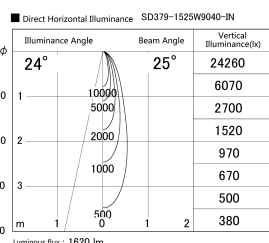

Item no. SD379-1525W9040-IN

Series Name: AMMA Lens type Cylinder Tracklight (Internal Driver) (SD379-IN)

Installation	Track light
Type	Lens type tracklight : Build in driver type
Fixture wattage	14W
Beam angle	25deg
Color Temp.	4000K
CRI	Ra>90
Luminous	1620 lm
Body	Die-cast aluminum alloy
Body finish	White
Trim finish	White
Reflector finish	N/A
IP Rate	IP20
Light source	COB module
Input Voltage	AC220~240V
Dimming Type	Non-dimmable
Certificate	CE, CCC
Cut Hole	N/A