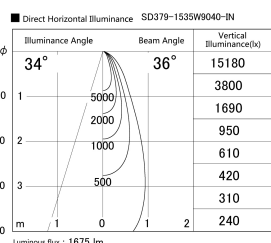

Item no. SD379-1535W9040-IN

Series Name: AMMA Lens type Cylinder Tracklight (Internal Driver) (SD379-IN)

Installation	Track light
Type	Lens type tracklight : Build in driver type
Fixture wattage	14W
Beam angle	36deg
Color Temp.	4000K
CRI	Ra>90
Luminous	1675 lm
Body	Die-cast aluminum alloy
Body finish	White
Trim finish	White
Reflector finish	N/A
IP Rate	IP20
Light source	COB module
Input Voltage	AC220~240V
Dimming Type	Non-dimmable
Certificate	CE, CCC
Cut Hole	N/A