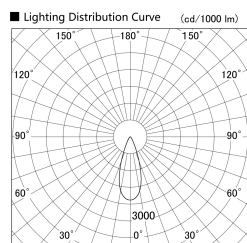

Item no. SD379-1535W9040-IN

Series Name: AMMA Lens type Cylinder Tracklight (Internal Driver) (SD379-IN)

Installation	Track light
Type	Lens type tracklight : Build in driver type
Fixture wattage	14W
Beam angle	36deg
Color Temp.	4000K
CRI	Ra>90
Luminous	1675 lm
Body	Die-cast aluminum alloy
Body finish	White
Trim finish	White
Reflector finish	N/A
IP Rate	IP20
Light source	COB module
Input Voltage	AC220~240V
Dimming Type	Non-dimmable
Certificate	CE, CCC
Cut Hole	N/A